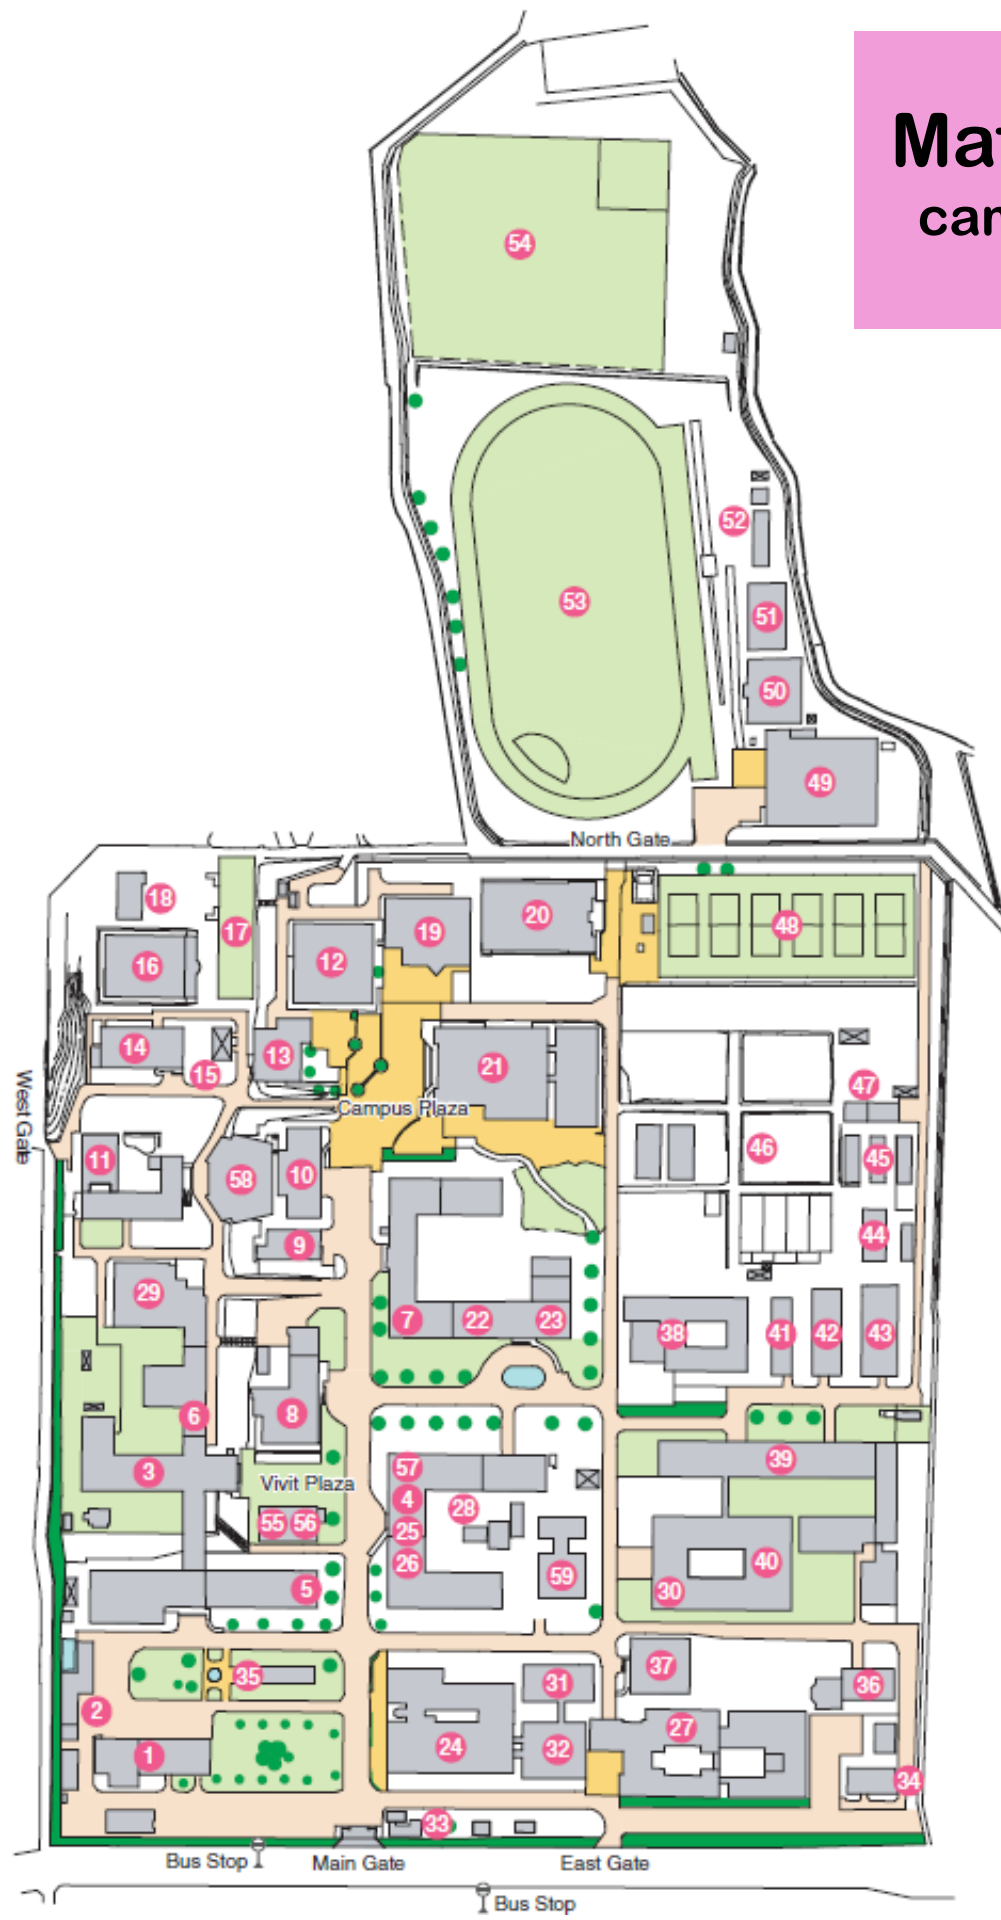

Matsue campus

SHIMANE UNIVERSITY CAMPUS MAP

1	Administration Building	30	Shimane University Museum
2	Garage	31	Interdisciplinary Faculty of Science and Engineering for Information Science
3	Faculty of Education Building	32	Interdisciplinary Faculty of Science and Engineering Building (Graduate Course Building)
4	Center for Foreign Language Education	33	Guard Post, Central Surveillance Building
5	Center for Research on Teacher Education	34	Environmental Safety Facility
6	Center for Educational Support of Faculty of Education	35	Community Exchange Meeting House (FLAT)
7	Education Research and Development Section of Higher Education Center	36	General Information processing Center
8	Student Center		Department of Molecular and Functional Genomics in Interdisciplinary Center for Science Research (RI Experimentation Facility)
9	Health Service Center	38	Faculty of Life and Environmental Sciences Building I
10	General Education Building I	39	Faculty of Life and Environmental Sciences Building II
11	General Education Building II	40	Faculty of Life and Environmental Sciences Building III
12	Student Cafeteria I "Sogno"	41	Water Supply Experimentation Room
13	Student Cafeteria II "Nicora"	42	Agricultural Machinery Experimentation Room
14	Extracurricular Activity Center	43	Forest Product Processing Facility, Experimental Animals Facility
15	Skiing Warehouse	44	Sawing Processing Facility
16	Swimming Pool	45	Greenhouse
17	Archery Range	46	Farm
18	Japanese Archery Range	47	Animal Experimentation Facility
19	University Union	48	Tennis Courts
20	Gymnasium II	49	Gymnasium I
21	Main Library	50	Training Center
22	Faculty of Law and Literature Building	51	Martial Arts Center
23	Estuary research Center	52	Athletic Equipment Warehouse
24	Interdisciplinary Faculty of Science and Engineering Building I	53	Athletic Field
25	Interdisciplinary Faculty of Science and Engineering Building II	54	Ball Park
26	Center for International Exchanges	55	Student Support Center
27	Interdisciplinary Faculty of Science and Engineering Building III	56	Career Section, Center for University Higher Education
28	Animal Breeding Room	57	Student Accessibility Office
29	Faculty of Human Sciences Building	58	University Hall
		59	Next Generation Tataro Co-Creation Centre